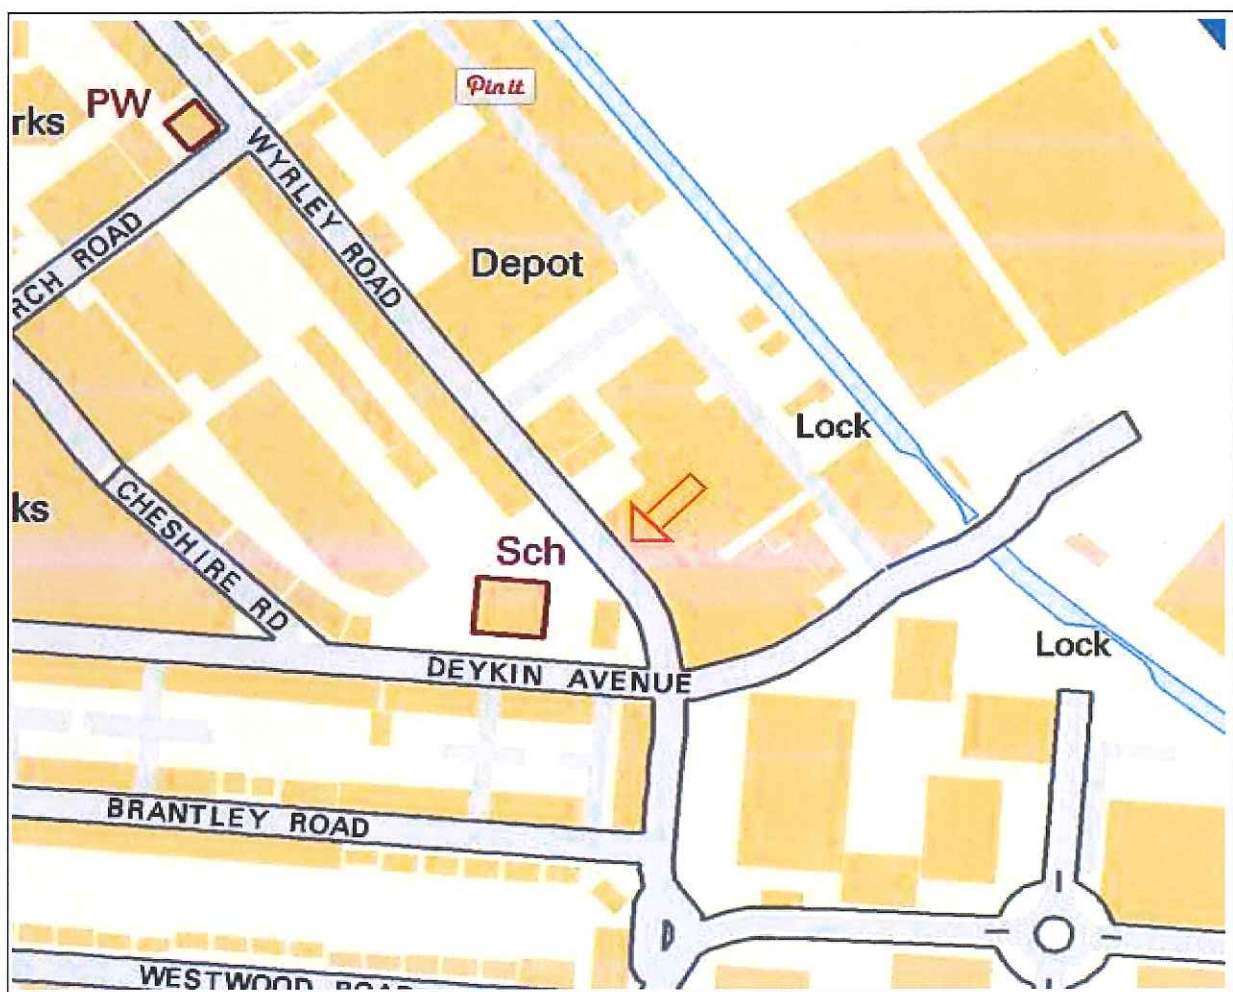

Wyrley Road

by Deykin Avenue School (Witton)

10.00am - 12.00 noon

Please note:

The Mobile Library will make every effort to park in the same place. Sometimes this may not always be possible and the vehicle may have to park in an alternative spot for safety reasons.

Churchill Road

lay-by opposite shops

(Falcon Lodge)

2.30pm - 4.15pm

Please note:

The Mobile Library will make every effort to park in the same place. Sometimes this may not always be possible and the vehicle may have to park in an alternative spot for safety reasons.