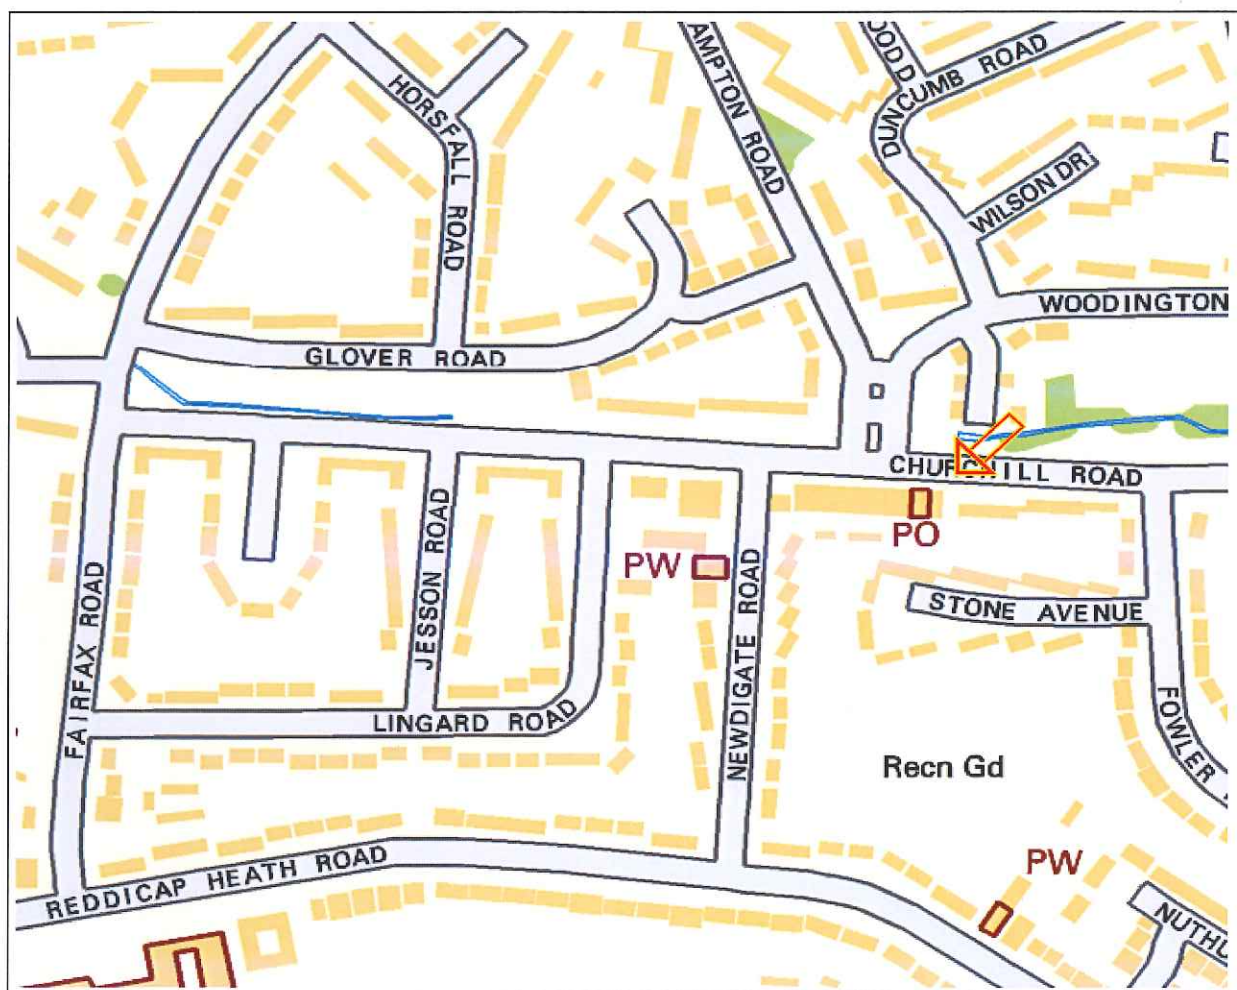

Wyrley Road

by Deykin Avenue School (Witton)

10.00am - 12.00 noon

Please note:

The Mobile Library will make every effort to park in the same place. Sometimes this may not always be possible and the vehicle may have to park in an alternative spot for safety reasons.

Churchill Road

lay-by opposite shops

(Falcon Lodge)

2.30pm - 4.15pm

Please note:

The Mobile Library will make every effort to park in the same place. Sometimes this may not always be possible and the vehicle may have to park in an alternative spot for safety reasons.