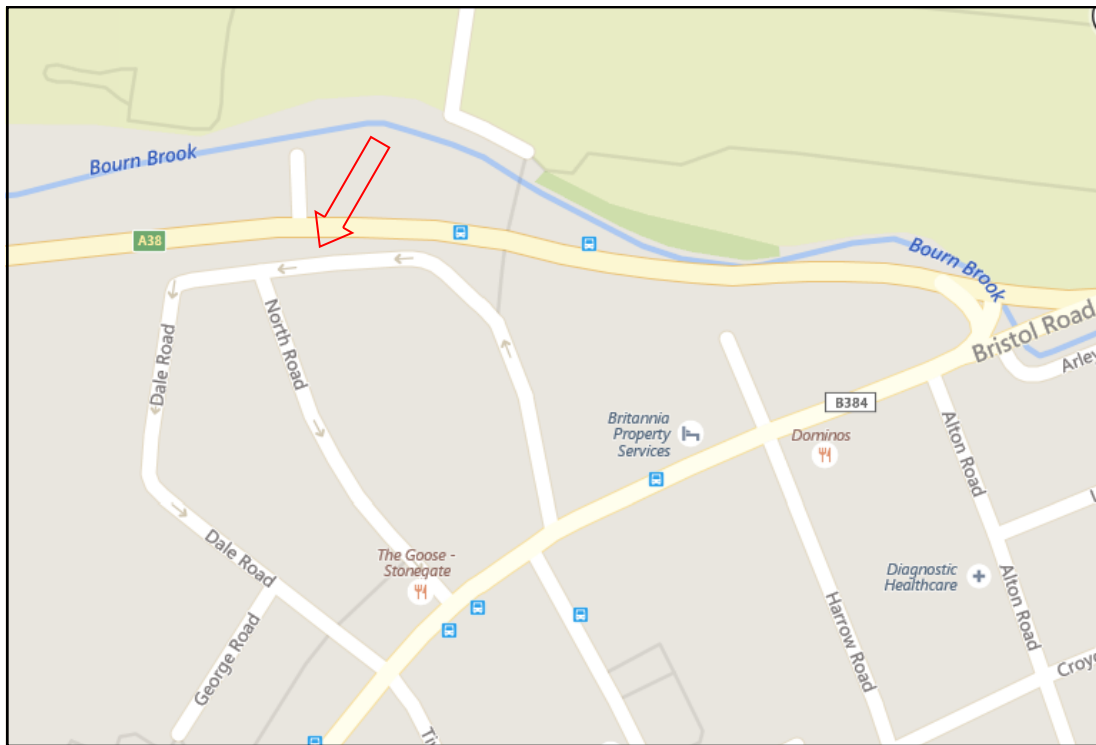

# Dale Road

(Selly Oak)

2.00pm – 4.00pm

Please note:

The Mobile Library will make every effort to park in the same place. Sometimes this may not always be possible and the vehicle may have to park in an alternative spot for safety reasons.