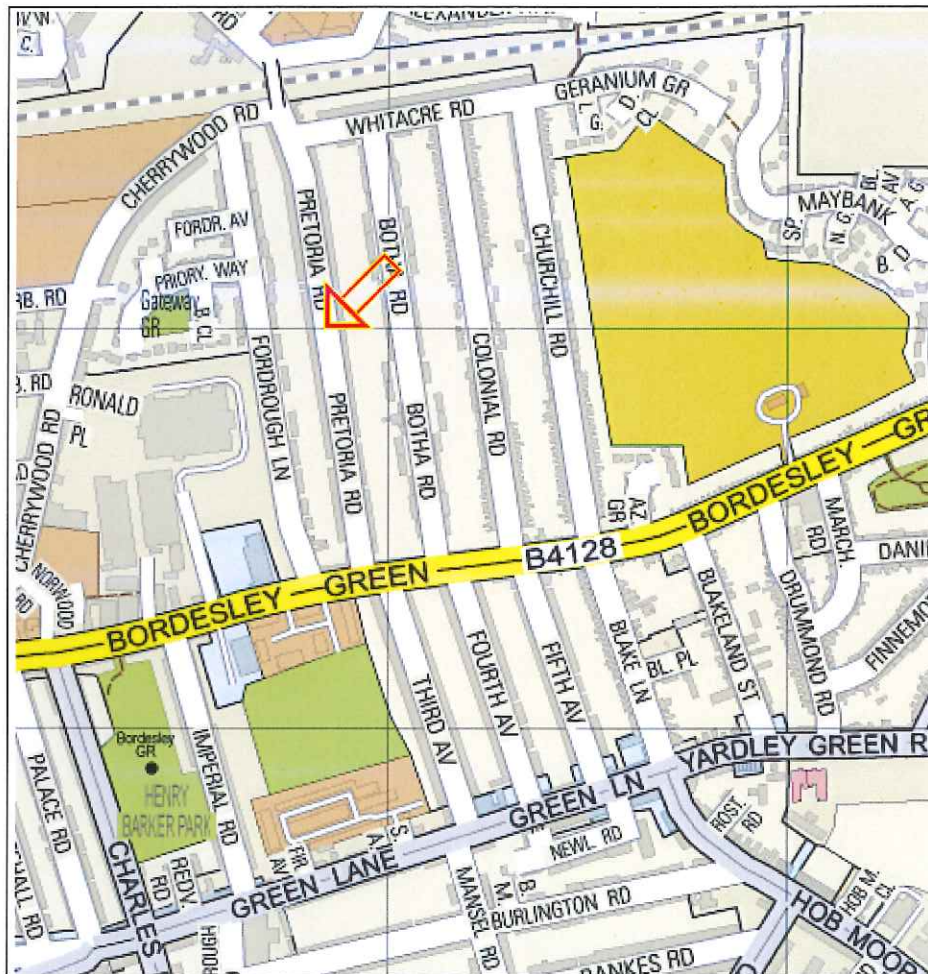

# Coppice View Road (Banners Gate)

10.00am - 12.00 noon

Please note:

The Mobile Library will make every effort to park in the same place. Sometimes this may not always be possible and the vehicle may have to park in an alternative spot for safety reasons.

# Pretoria Road (Bordesley Green) 2.00pm - 2.45pm

Please note:

The Mobile Library will make every effort to park in the same place. Sometimes this may not always be possible and the vehicle may have to park in an alternative spot for safety reasons.