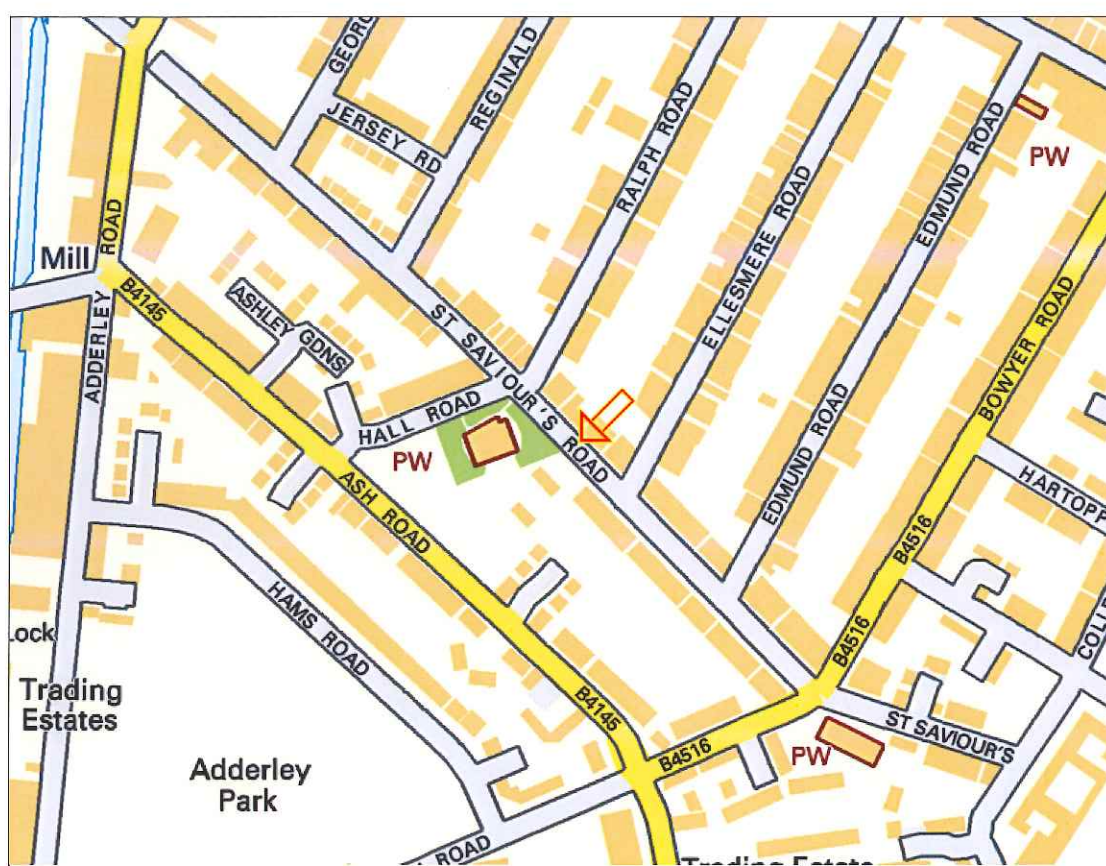

St. Saviour's Road (Saltley)

3.00pm - 4.15pm

Please note:

The Mobile Library will make every effort to park in the same place. Sometimes this may not always be possible and the vehicle may have to park in an alternative spot for safety reasons.