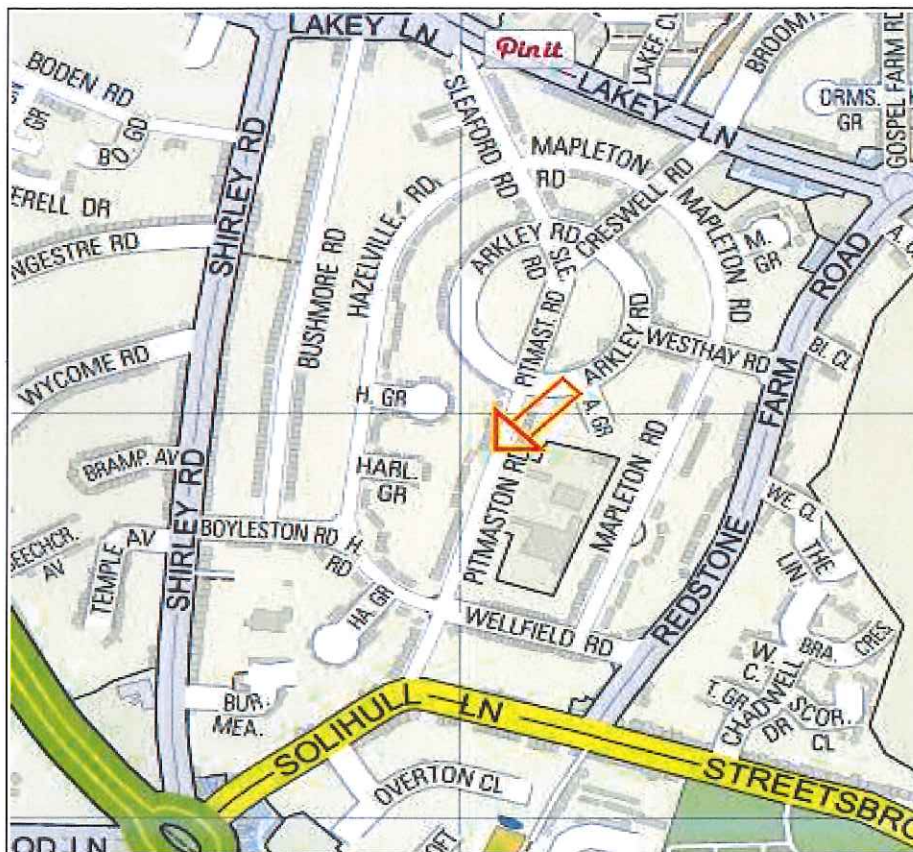

Baldwins Lane - Pub car park (Hall Green)

2.00pm - 2.30pm

(See timetable for visit dates)

Please note:

The Mobile Library will make every effort to park in the same place. Sometimes this may not always be possible and the vehicle may have to park in an alternative spot for safety reasons.

Pitmaston Road by Robin Hood School (Hall Green)

3.00pm - 4.00pm

(See timetable for visit dates)

Please note:

The Mobile Library will make every effort to park in the same place. Sometimes this may not always be possible and the vehicle may have to park in an alternative spot for safety reasons.