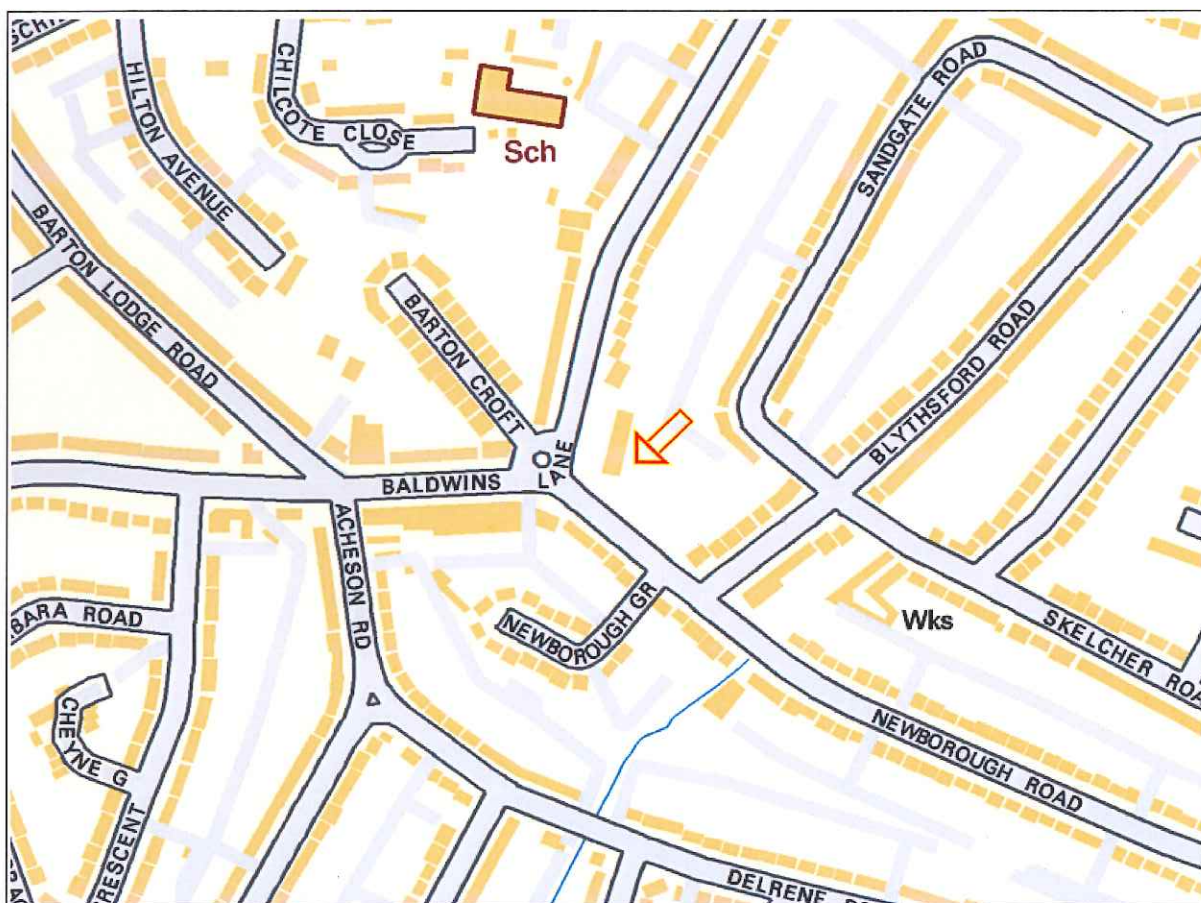

Dads Lane (Kings Heath)

1.00pm - 1.30pm

(See timetable for visit dates)

Please note:

The Mobile Library will make every effort to park in the same place. Sometimes this may not always be possible and the vehicle may have to park in an alternative spot for safety reasons.

Baldwins Lane - Pub car park (Hall Green)

2.00pm - 2.30pm

(See timetable for visit dates)

Please note:

The Mobile Library will make every effort to park in the same place. Sometimes this may not always be possible and the vehicle may have to park in an alternative spot for safety reasons.

Pitmaston Road by Robin Hood School (Hall Green)

3.00pm - 4.00pm

(See timetable for visit dates)

Please note:

The Mobile Library will make every effort to park in the same place. Sometimes this may not always be possible and the vehicle may have to park in an alternative spot for safety reasons.