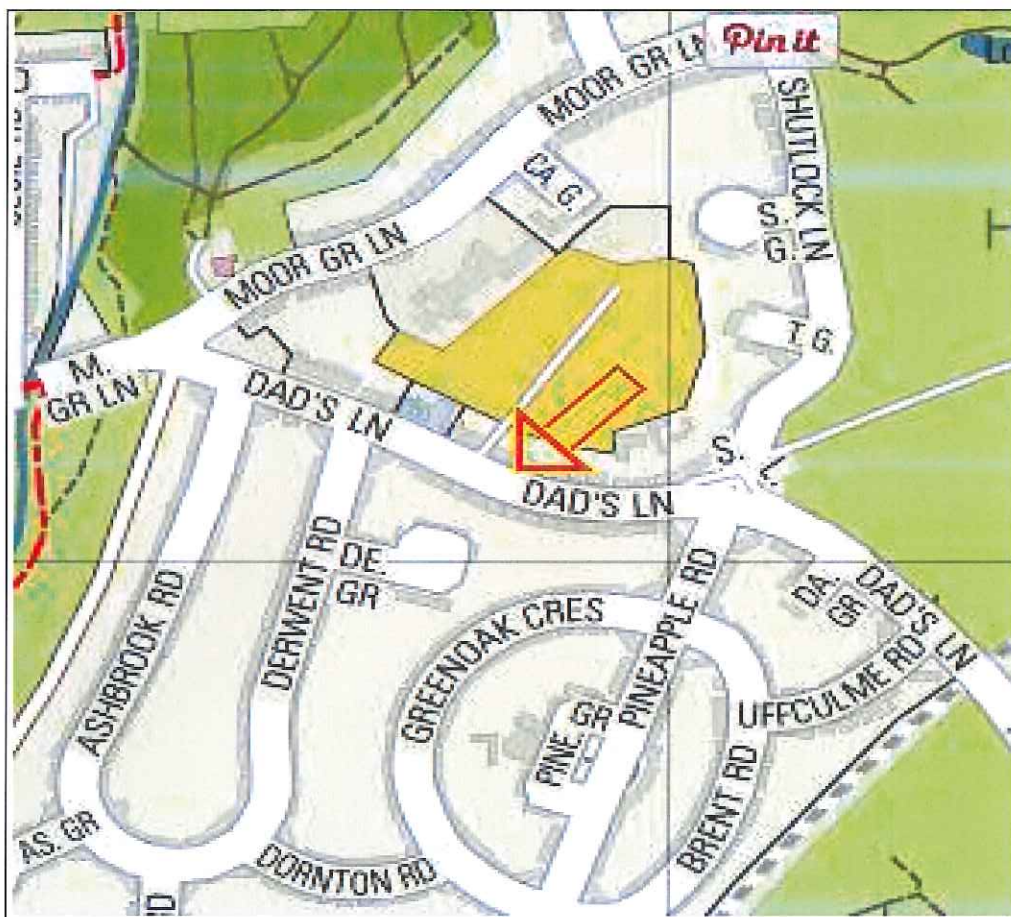

Dads Lane (Kings Heath)

1.00pm - 1.30pm

(See timetable for visit dates)

Please note:

The Mobile Library will make every effort to park in the same place. Sometimes this may not always be possible and the vehicle may have to park in an alternative spot for safety reasons.

Baldwins Lane - Pub car park (Hall Green)

2.00pm - 2.30pm

(See timetable for visit dates)

Please note:

The Mobile Library will make every effort to park in the same place. Sometimes this may not always be possible and the vehicle may have to park in an alternative spot for safety reasons.

Pitmaston Road by Robin Hood School (Hall Green)

3.00pm - 4.00pm

(See timetable for visit dates)

Please note:

The Mobile Library will make every effort to park in the same place. Sometimes this may not always be possible and the vehicle may have to park in an alternative spot for safety reasons.